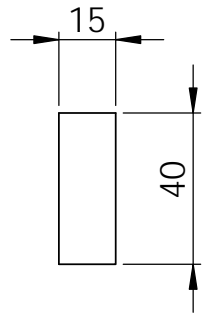

1 2 3 4 5 6

A

B

C

D

A

B

C

D

			FINISH:			DEBUR AND BREAK SHARP EDGES		DO NOT SCALE DRAWING		REVISION 1.0	
Atelier de Chewby											
TITLE:											
<b>MOULE A PLOMBS</b>											
						MATERIAL:		DWG NO.		A4	
DRAWN			NAME			SIGNATURE		DATE			
CHK'D											
APPV'D											
MFG											
Q.A											
						WEIGHT:		SCALE:1:1		SHEET 1 OF 1	