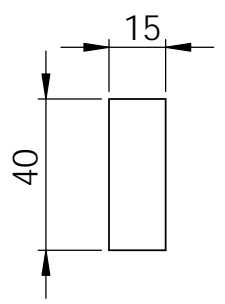

1 2 3 4 5 6

A

B

C

D

A

B

C

D

			FINISH:			DEBUR AND BREAK SHARP EDGES		DO NOT SCALE DRAWING		REVISION 1.0	
Atelier de Chewby											
TITLE:											
<b>MOULE A PLOMBS</b>											
						MATERIAL:		DWG NO.		A4	
DRAWN			NAME			SIGNATURE		DATE			
CHK'D											
APPV'D											
MFG											
Q.A											
						WEIGHT:		SCALE:1:1		SHEET 1 OF 1	