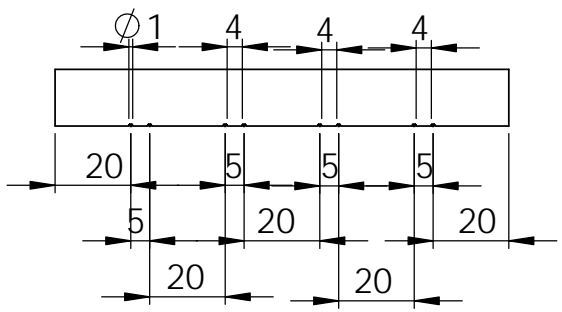

D

			FINISH:			DEBUR AND BREAK SHARP EDGES		DO NOT SCALE DRAWING		REVISION 1.0	
Atelier de Chewby											
TITLE:											
<b>MOULE A PLOMBS</b>											
						MATERIAL:		DWG NO.		A4	
DRAWN			NAME			SIGNATURE		DATE			
CHK'D											
APPV'D											
MFG											
Q.A											
						WEIGHT:		SCALE:1:1		SHEET 1 OF 1	