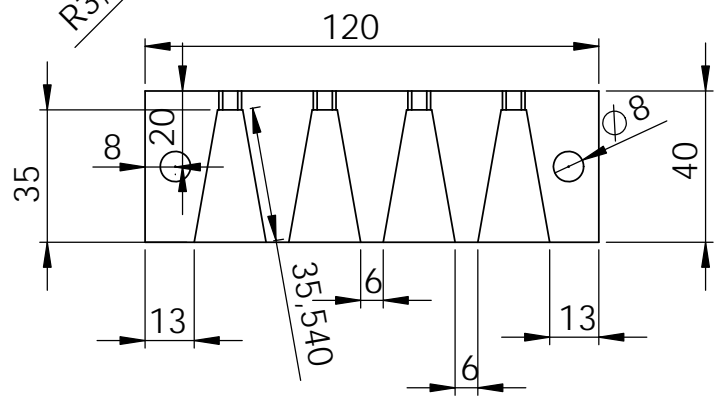

D

			FINISH:			DEBUR AND BREAK SHARP EDGES		DO NOT SCALE DRAWING		REVISION 1.0	
Atelier de Chewby											
TITLE:											
<b>MOULE A PLOMBS</b>											
						MATERIAL:		DWG NO.		A4	
DRAWN			NAME			SIGNATURE		DATE			
CHK'D											
APPV'D											
MFG											
Q.A											
						WEIGHT:		SCALE:1:1		SHEET 1 OF 1	