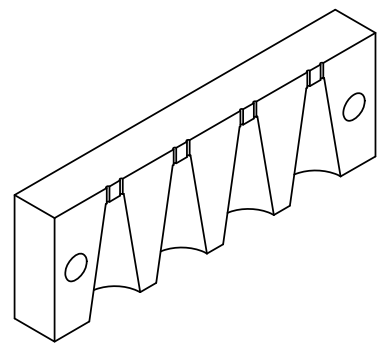

1 2 3 4 5 6

A

B

C

D

A

B

C

D

			FINISH:			DEBUR AND BREAK SHARP EDGES		DO NOT SCALE DRAWING		REVISION 1.0	
Atelier de Chewby											
TITLE:											
<b>MOULE A PLOMBS</b>											
						MATERIAL:		DWG NO.		A4	
DRAWN			NAME			SIGNATURE		DATE			
CHK'D											
APPV'D											
MFG											
Q.A											
						WEIGHT:		SCALE:1:1		SHEET 1 OF 1	