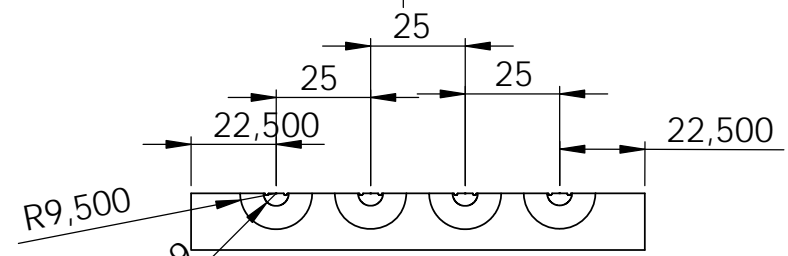

D

			FINISH:			DEBUR AND BREAK SHARP EDGES		DO NOT SCALE DRAWING		REVISION 1.0	
Atelier de Chewby											
TITLE:											
<b>MOULE A PLOMBS</b>											
						MATERIAL:		DWG NO.		A4	
DRAWN			NAME			SIGNATURE		DATE			
CHK'D											
APPV'D											
MFG											
Q.A											
						WEIGHT:		SCALE:1:1		SHEET 1 OF 1	